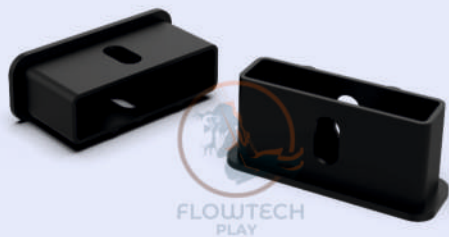

FRP Strip End Cape