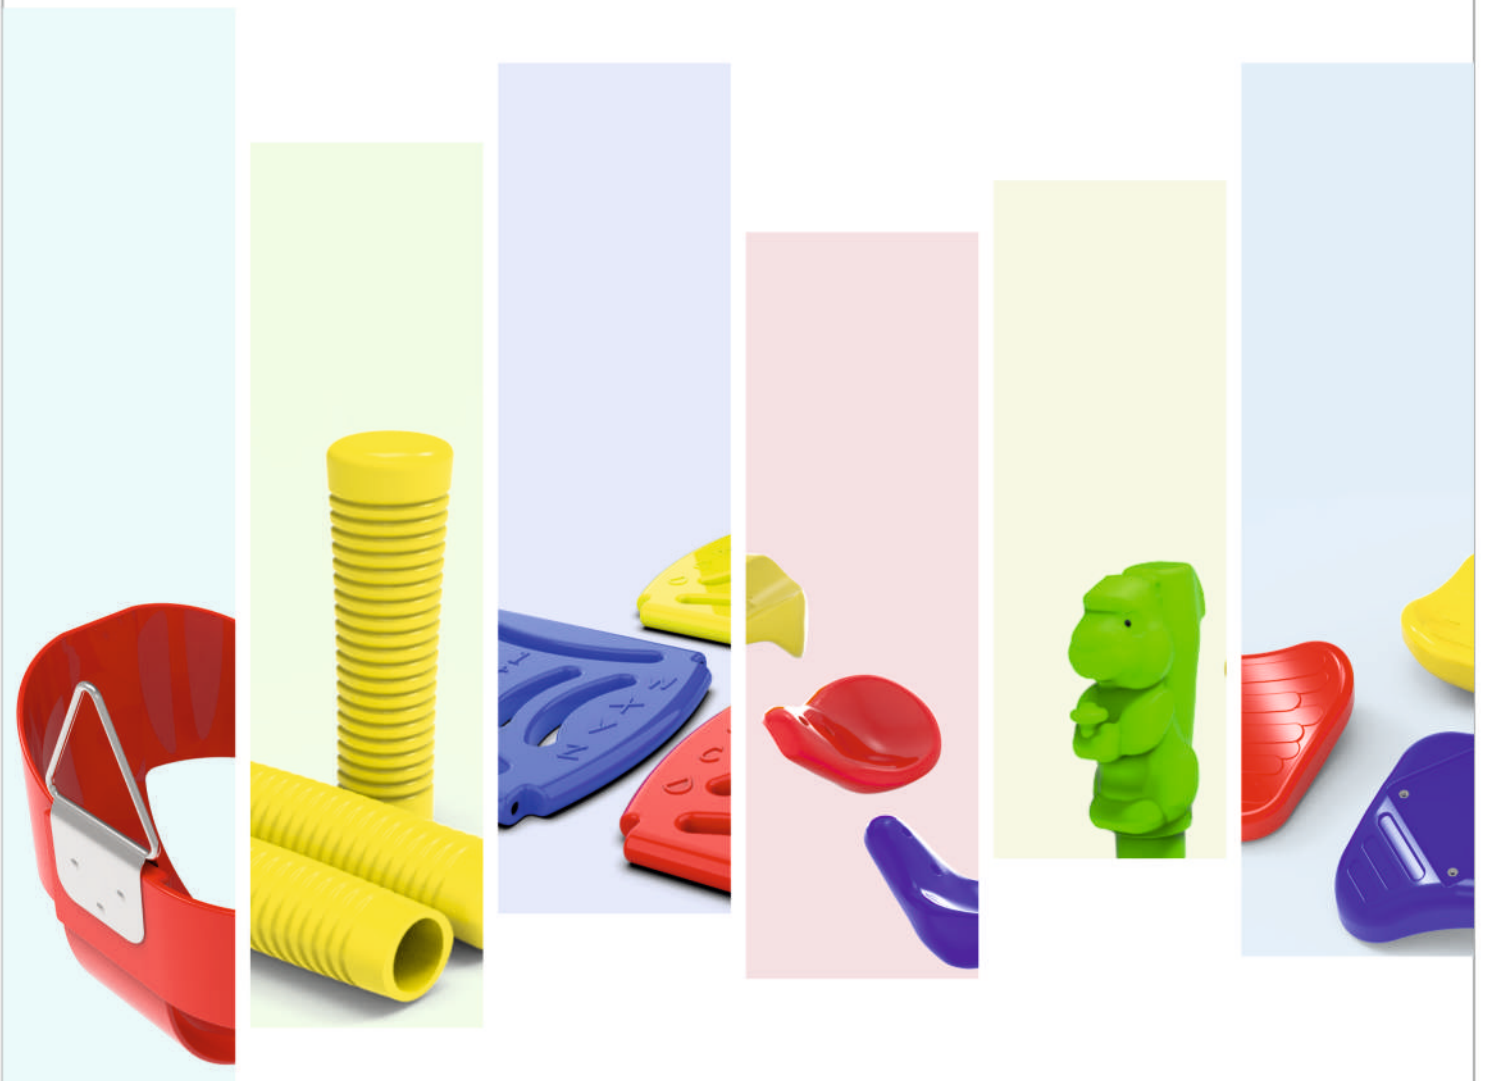

FLOWTECH
PLAY

Playground & Outdoor Gym Equipment
Components

Baby Bucket Toddler Swing Seat

Color Belt

Size : 31 inch x 5.5 inch
Handle & Clamp : SS 304

Swing Black Belt

Size : 30 inch x 7.5 inch x 10 mm Thk.
Handle : Stainless Steel