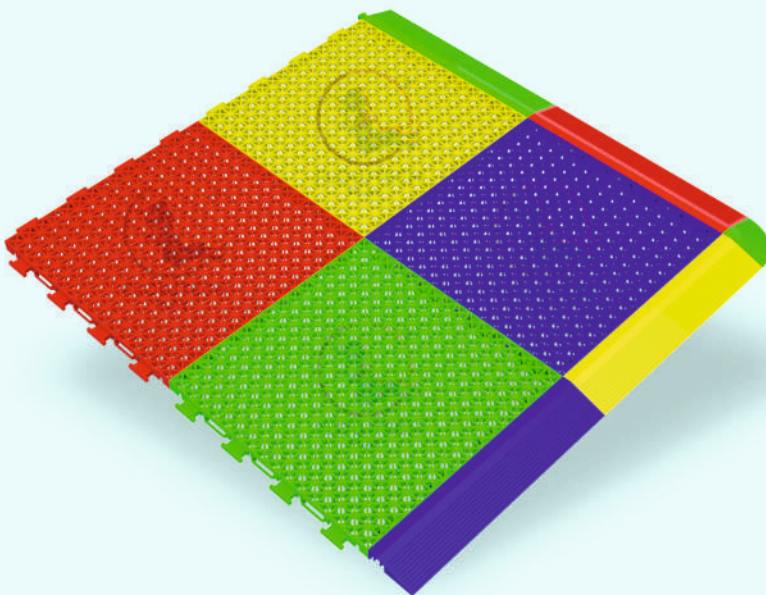

Salient Features

- Colourful & Attractive Appearance
- Shock Absorbing Design
- Superior Grip - Slip Resistance
- Resilient surface for high impact sports
- Suspended Structure / Interlocking System
- Environmental protection
- Made from Virgin Material
- No Smell or Odourless Product
- Anti Bacterial
- Long Service life more than 10 years
- Easy to install & No need of adhesive
- Reduces sprain & strain during sports
- Maintenance Free & Economical