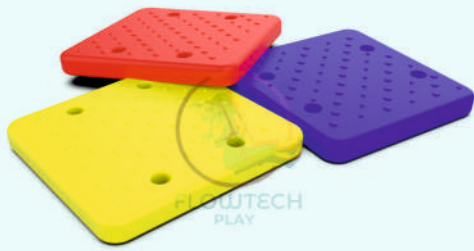

Colors : Red, Blue
Rubber coated Aluminum handle

Bolt Cap

Suitable for 10 mm bolt
(Packing of 50 pcs.)

Bolt Cap

Suitable for 12 mm bolt
(Packing of 50 pcs.)

Outdoor Gym Seat

Size : L 330 x W 330 x T 30 mm
Hole Center : 195 x 100 mm

Outdoor Twister Plate

Size : 13 inch Diameter
Height : 2 inch

Prime Gym Seat

Seat Size : 330 x 330 mm
Hole Center : 140 x 140 mm
Back Plate Size : 170 x 170 mm

Prime Gym Back

Seat Size : 300 x 400 mm
Hole Center : 140 x 140 mm
Back Plate Size : 170 x 170 mm