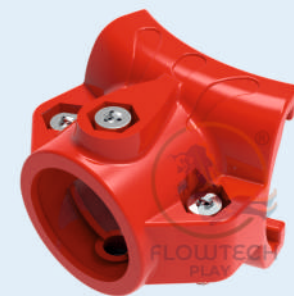

Multiplay Plastic Clamps-60 OD

Main pipe size : 60 mm OD or 50 mm NB
Extension clamp pipe size : 26 mm OD
with SS nut bolts

Multiplay Only Extension Clamp

Extension clamp pipe size : 26 mm OD
with SS nut bolts

Multiplay Plastic Clamps-90 OD

Main pipe size : 90 mm OD or 80 mm NB
Extension clamp pipe size : 26 mm OD
with SS nut bolts

Multiplay Only Extension Clamp

Extension clamp pipe size : 26 mm OD
with SS nut bolts

Multiplay Plastic Clamps-114 OD

Main pipe size : 114 mm OD or 100 mm NB
Extension clamp pipe size : 31.75 mm OD
with SS nut bolts

Multiplay Only Extension Clamp

Extension clamp pipe size : 31.75 mm OD
with SS nut bolts

Multiplay Aluminum Clamps-114 OD

Main pipe size : 114 mm OD or 100 mm NB
Extension clamp pipe size : 31.75 mm OD
with SS nut bolts

Multiplay Only Extension Clamp

Extension clamp pipe size : 31.75 mm OD
with SS nut bolts