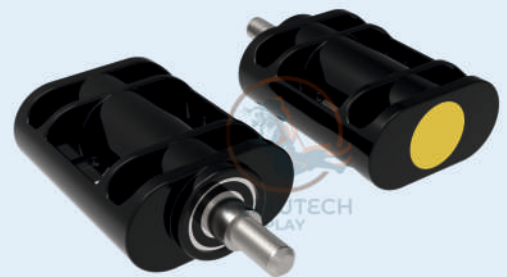

FLOWTECH
PLAY

Prime Rubber Stopper Bush

Use : Outdoor fitness

FLOWTECH
PLAY

Wheel Gripper

Colors : Black

FLOWTECH
PLAY

Cycle Pedal