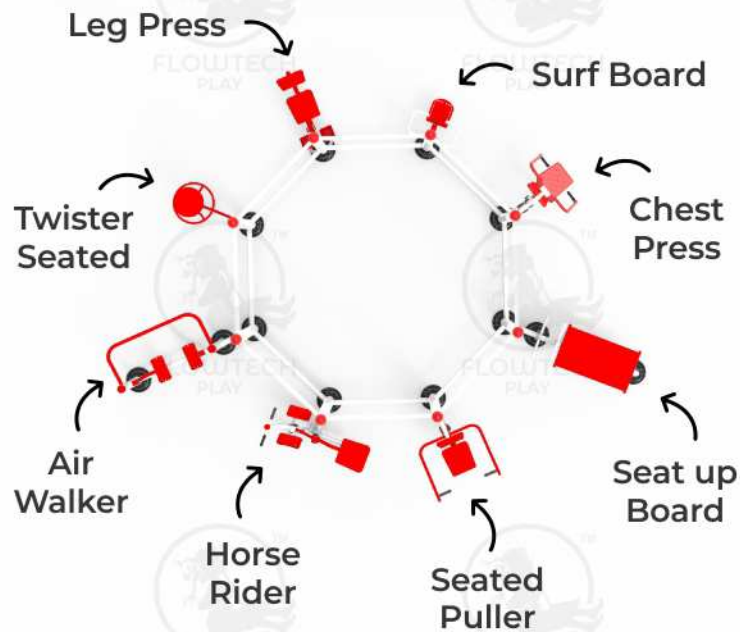

Age Limit
10 - 80 Years

No. of Person
Max. 2

Twister & Stepper

Product Code
FGYM054

Stepper & Surf Board

Product Code
FGYM055

Product Description

Actual Dimension (L x W x H)
5'5" x 2'5" x 5'5"

Age Limit
10 - 80 Years

No. of Person
Max. 2

**HOT
PRODUCT**

Octagonal Multi Gym Station

Product Code
FGYM049

Product Description

Actual Dimension (L x W x H)
22' x 16' x 7.5'

Age Limit
10 - 80 Years

No. of Person
Max. 8

Multi Junction

Product Code
FGYM057

Product Description

Actual Dimension (L x W x H)
5'5" x 2'5" x 5'5"

Age Limit
10 - 80 Years

No. of Person
Max. 6

**We create
Customized
Equipments**