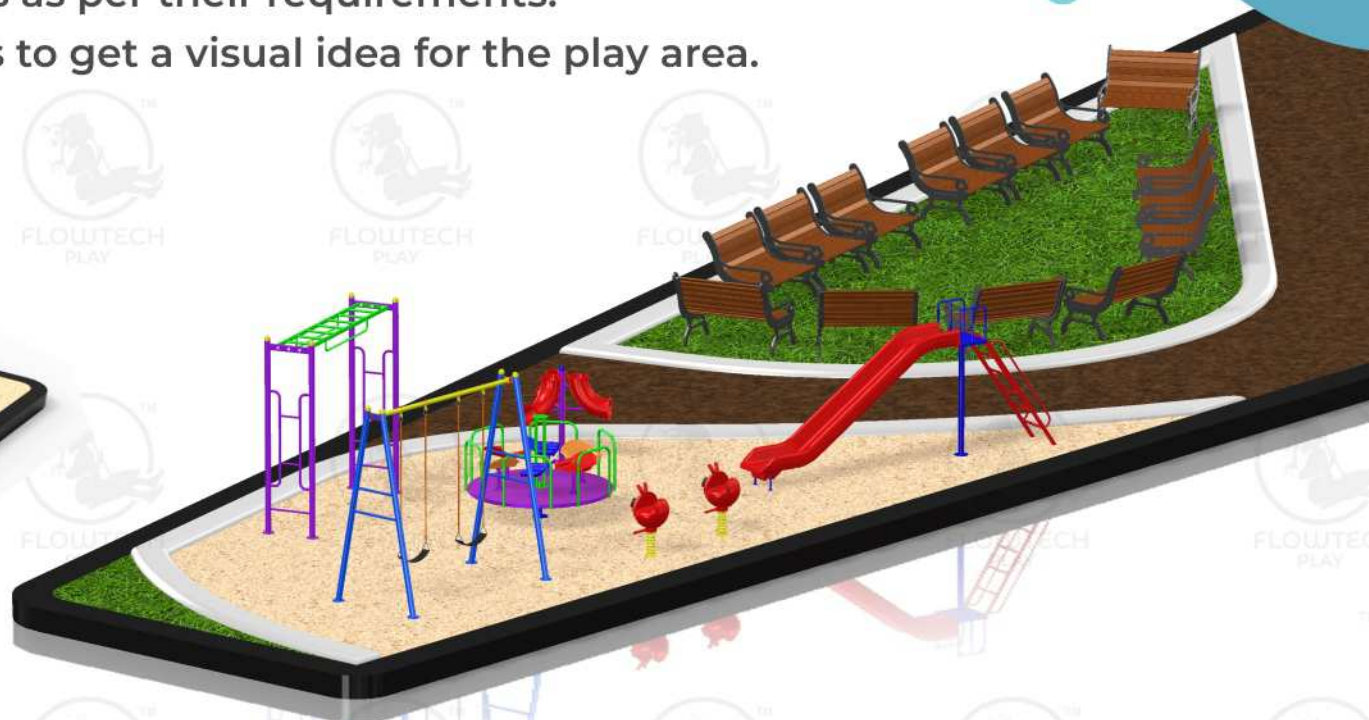

Age Limit
10 - 80 Years

No. of Person
Max. 2

Twister & Stepper

Product Code
FGYM054

Stepper & Surf Board

Product Code
FGYM055

Product Description

Actual Dimension (L x W x H)
5'5" x 2'5" x 5'5"

No. of Person
Max. 8

Multi Junction

Product Code
FGYM057

Product Description

Actual Dimension (L x W x H)
5'5" x 2'5" x 5'5"

Age Limit
10 - 80 Years

No. of Person
Max. 6

**We create
Customized
Equipments**

**We offer 3D layouts to our customers as per their requirements.
These 3D layouts help our customers to get a visual idea for the play area.**

Made In India
#AtmaNirbharBharat

**FLOWTECH
PLAY**

A PLAYGROUND EQUIPMENT
COMPANY