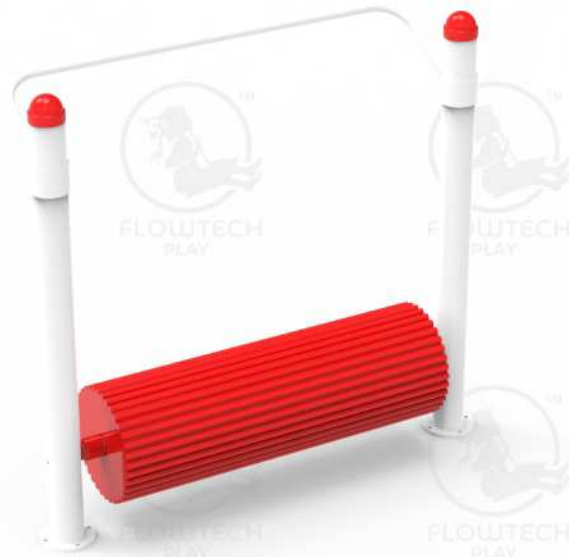

Actual Dimension (L x W x H)
3.5' X 2' X 5'

Age Limit
10 - 80 Years

No. of Person
Max. 2

Walking Barrel

Product Code
FGYM056

Product Description

Actual Dimension (L x W x H)
4' x 2' x 6'

Age Limit
10 - 80 Years