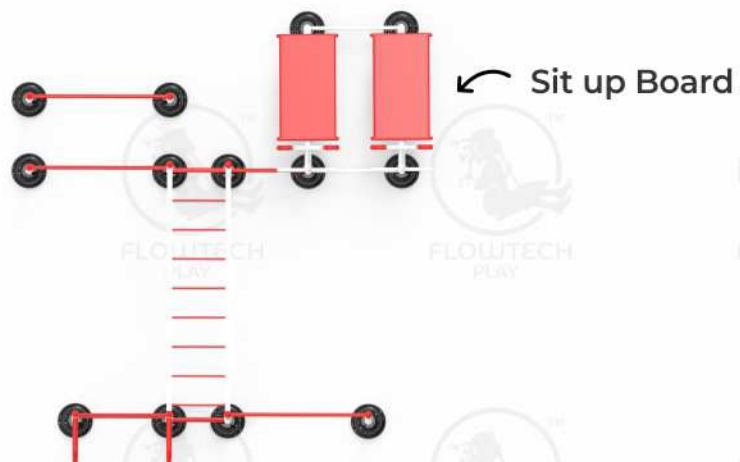

Age Limit
10 - 80 Years

No. of Person
Max. 2

Twister & Stepper

Product Code
FGYM054

Stepper & Surf Board

Product Code
FGYM055

Product Description

Actual Dimension (L x W x H)
5'5" x 2'5" x 5'5"

Age Limit
10 - 80 Years

No. of Person
Max. 2

**HOT
PRODUCT**

Octagonal Multi Gym Station

Product Code
FGYM049

Product Description

Actual Dimension (L x W x H)
22' x 16' x 7.5'

Age Limit
10 - 80 Years

No. of Person
Max. 8

Multi Junction

Product Code
FGYM057

Product Description

Actual Dimension (L x W x H)
5'5" x 2'5" x 5'5"

Age Limit
10 - 80 Years

No. of Person
Max. 6

**We create
Customized
Equipments**