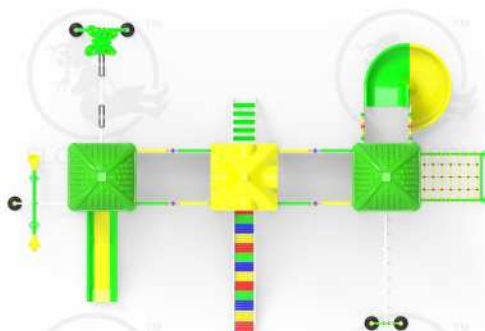

Product Description

Actual Dimension (L x W x H)
22' x 33' x 13'

Age Group
4 - 12 Years

Max No. of Kids
13