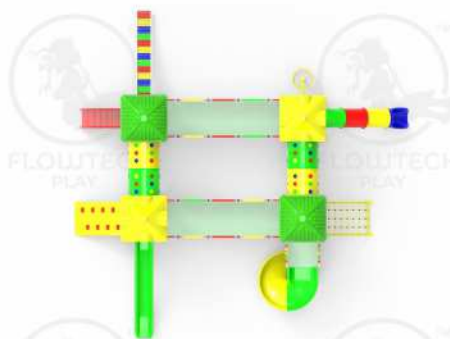

## Product Description

Actual Dimension (L x W x H)  
27' x 38' x 13'

Age Group  
4 - 12 Years

Max No. of Kids  
18

38'

27'