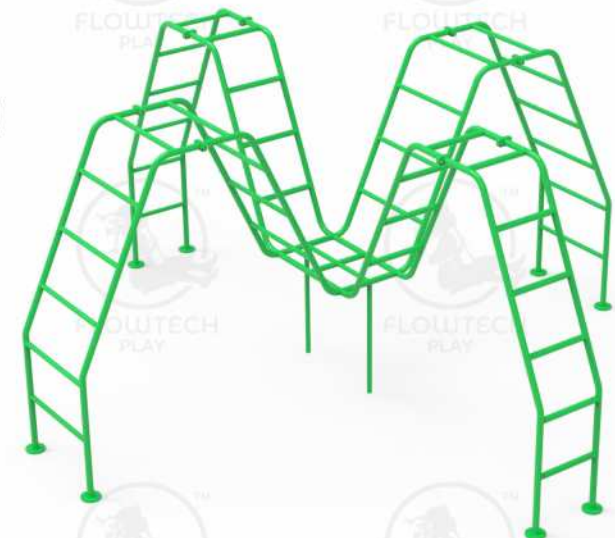

Product Description

Actual Dimension (L x W x H)
12' x 12' x 5'6"

Age Group
4 - 14 Years

Max No. of Kids
4