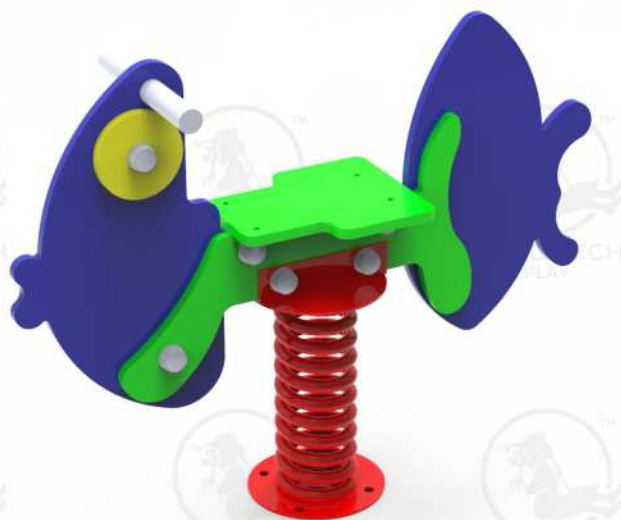

Product Description

Actual Dimension (L x W x H)
2'11" X 1' X 2'3"

Age Group
1 - 5 Years

Max No. of Kids
1

Fish Spring Ride

Product Code
FSR007

Car Spring Ride

Product Code
FSR008

Product Description

Actual Dimension (L x W x H)
2' X 1'5" X 1'9"

Age Group
1 - 5 Years

Max No. of Kids
1