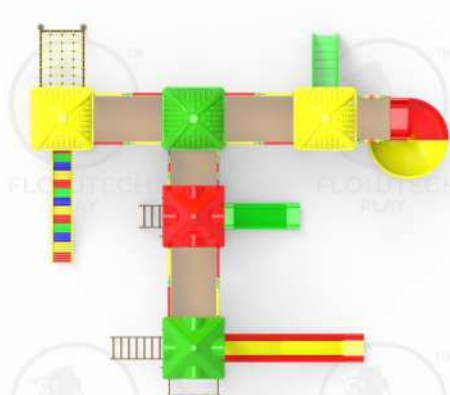

## Product Description

Actual Dimension (L x W x H)  
26' x 28' x 13'

Age Group  
4 - 12 Years

Max No. of Kids  
6

← 33' →

28'