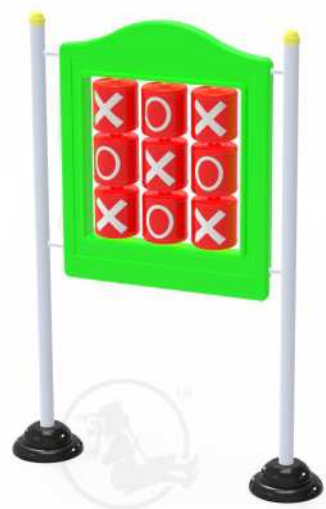

Product Description

Actual Dimension (L x W x H)
3'.6" x 1' x 6'

Age Group
4 - 8 Years

Max No. of Kids
2

Cross & Zero Activity

Product Code
FACT002

1 to 9 Activity

Product Code
FACT003

Product Description

Actual Dimension (L x W x H)
3'.6" x 1' x 6'

Age Group
4 - 8 Years

Max No. of Kids
2