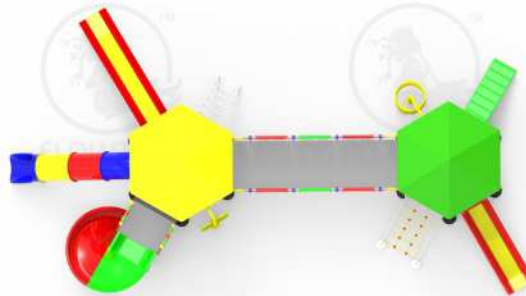

Product Description

Actual Dimension (L x W x H)
22' x 37' x 13'

Age Group
4 - 12 Years

Max No. of Kids
12