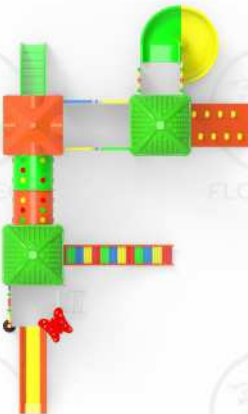

Product Description

Actual Dimension (L x W x H)
20' x 31' x 13'

Age Group
4 - 12 Years

Max No. of Kids
9