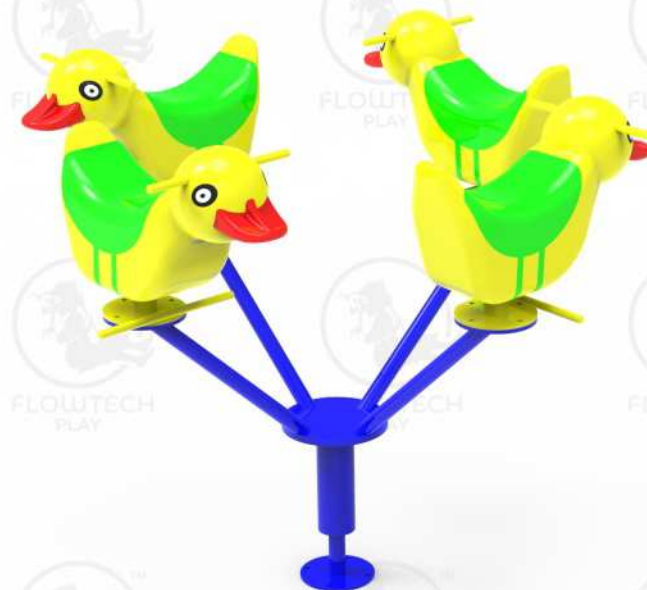

Product Description

Actual Dimension (L x W x H)
6' x 6' x 3'

Age Group
4 - 12 Years

Max No. of Kids
4