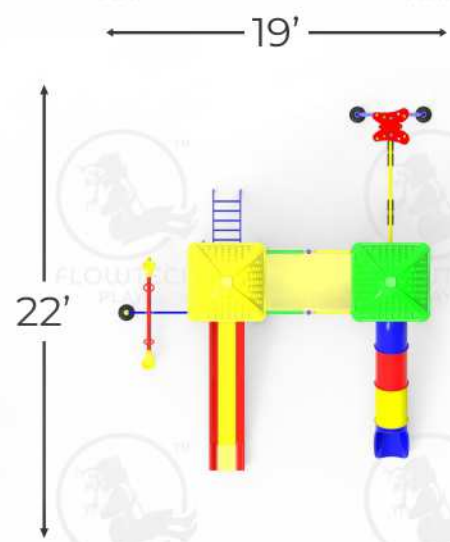

## Product Description

Actual Dimension (L x W x H)  
19' x 17' x 13'

Age Group  
4 - 12 Years

Max No. of Kids  
10

19'

17'