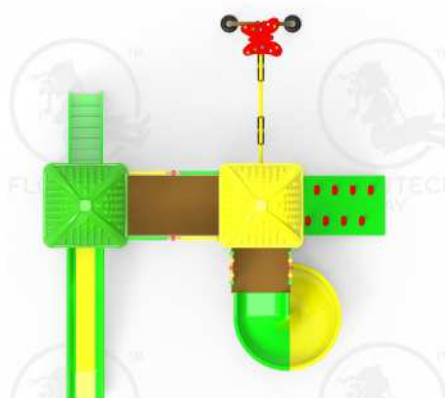

## Product Description

Actual Dimension (L x W x H)  
22' x 19' x 13'

Age Group  
4 - 12 Years

Max No. of Kids  
9

19'

22'

19'

22'