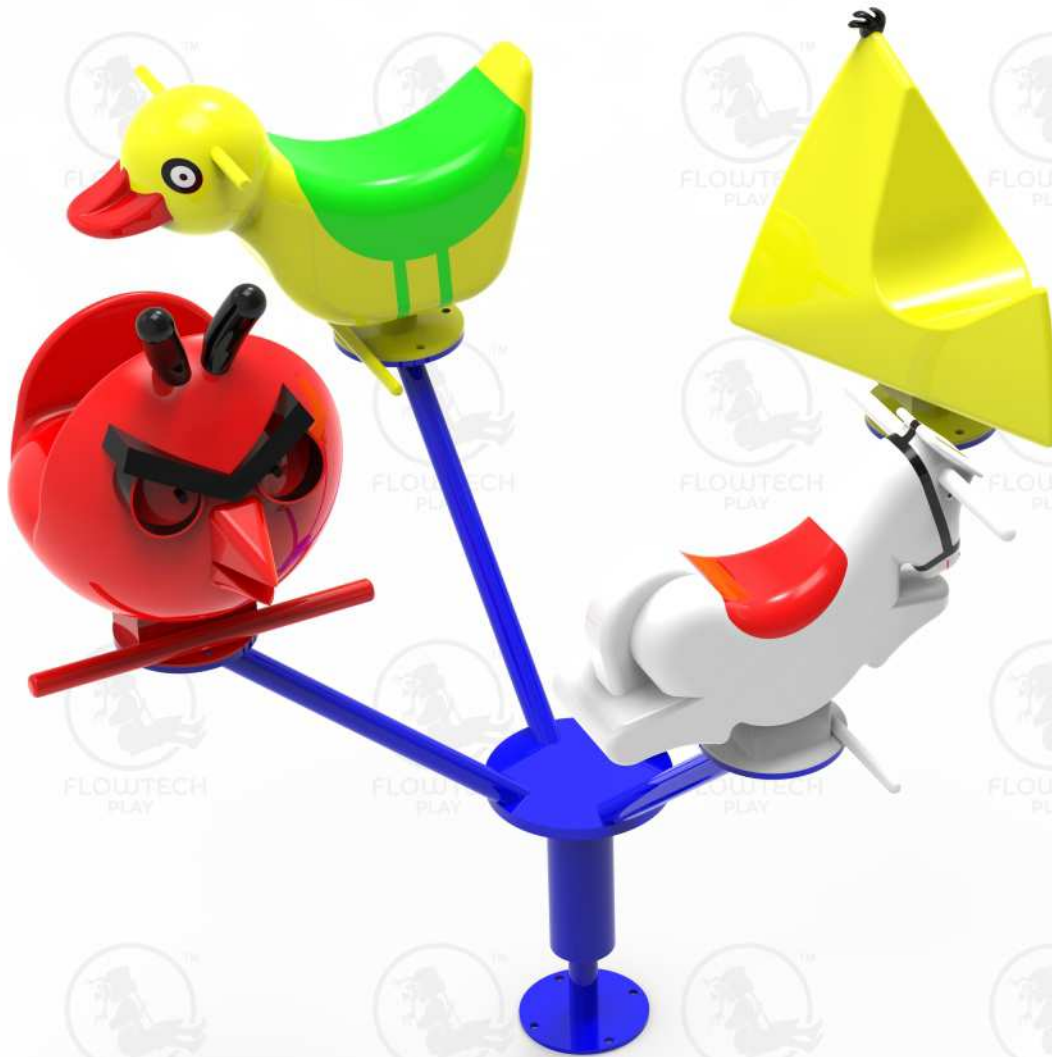

## Product Description

Actual Dimension (L x W x H)  
6' x 6' x 3'

Age Group  
4 - 12 Years

Max No. of Kids  
4

## Product Description

Actual Dimension (L x W x H)  
6' X 6' X 3'

Age Group  
4 - 12 Years

Max No. of Kids  
4

**Slide**

*S*

**MOST LOVED**