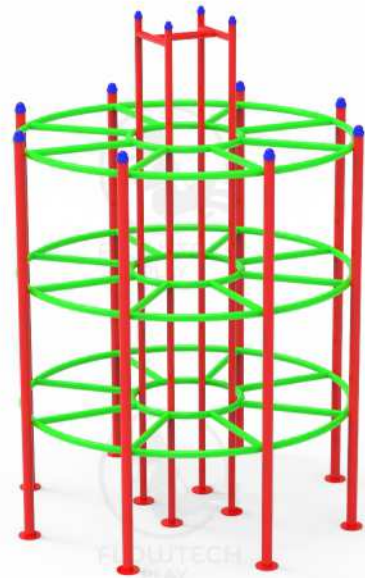

Product Description

Actual Dimension (L x W x H)
5' x 5' x 7'5"

Age Group
4 - 14 Years

Max No. of Kids
6

Jungle Gym Climber

Product Code
FCLM007

Spider Web Climber

Product Code
FCLM008

Product Description

Actual Dimension (L x W x H)
8' x 4' x 6'

Age Group
4 - 14 Years

Max No. of Kids
6