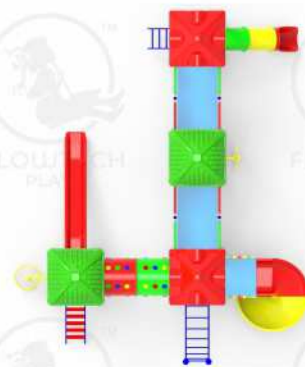

# Multiplay Station

Product Code  
FMPS013

← 29' →

24'