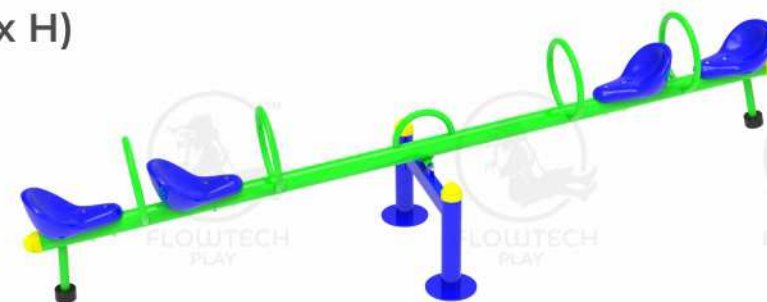

Product Description

Actual Dimension (L x W x H)
10' x 3' x 3'

Age Group
4 - 12 Years

Max No. of Kids
4