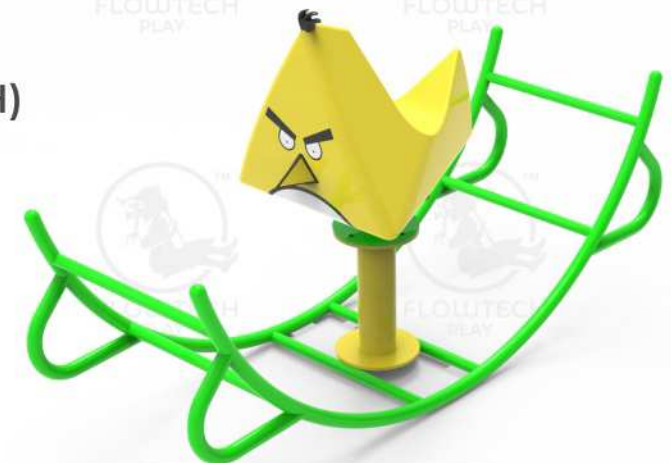

Product Description

Actual Dimension (L x W x H)
3' x 2' x 2'

Age Group
4 - 8 Years

Max No. of Kids
1