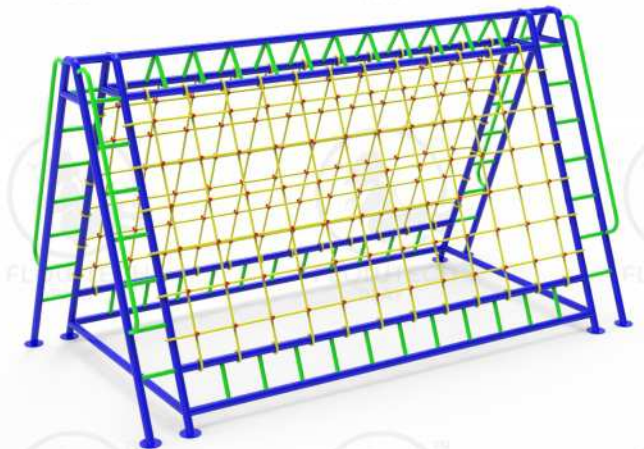

## Product Description

Actual Dimension (L x W x H)  
8' x 4' x 6'

Age Group  
4 - 14 Years

Max No. of Kids  
6