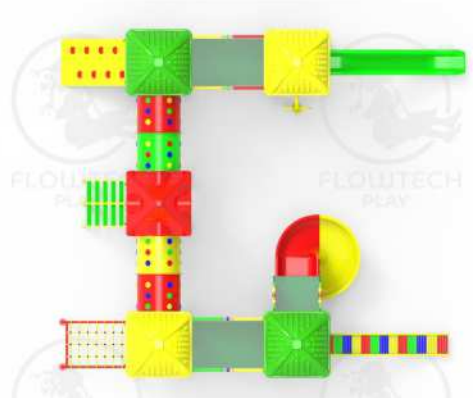

Product Description

Actual Dimension (L x W x H)
25' x 18' x 13'

Age Group
4 - 12 Years

Max No. of Kids
9