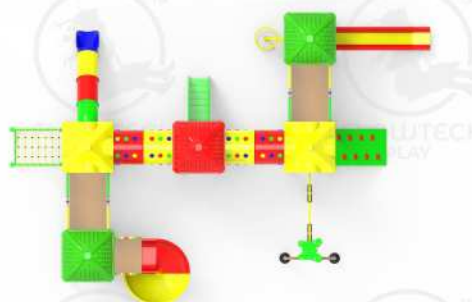

Product Description

Actual Dimension (L x W x H)
27' x 38' x 13'

Age Group
4 - 12 Years

Max No. of Kids
18