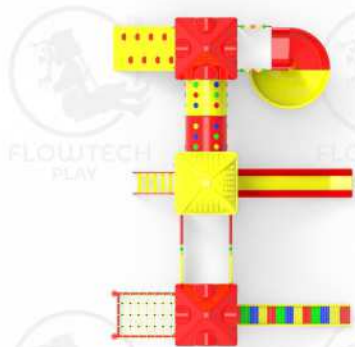

## Product Description

Actual Dimension (L x W x H)  
27' x 38' x 13'

Age Group  
4 - 12 Years

Max No. of Kids  
18

19'

41'