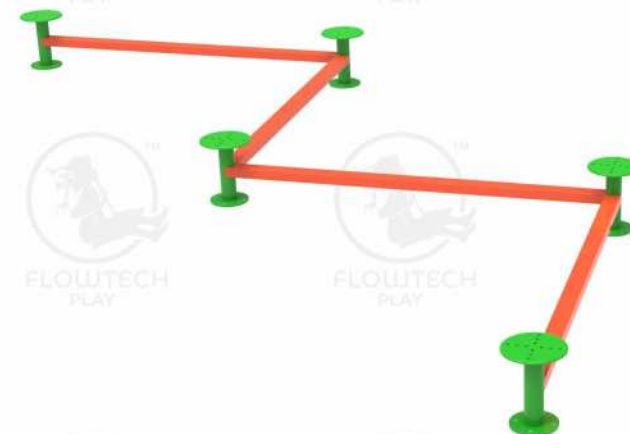

## Product Description

Actual Dimension (L x W x H)  
10' x 10' x 1'

Age Group  
4 - 14 Years

Max No. of Kids  
4