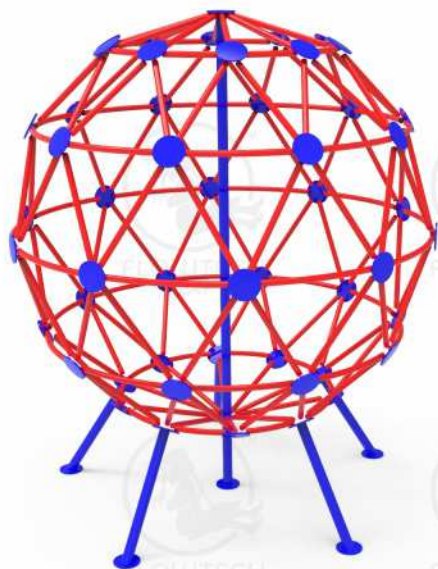

## Product Description

Actual Dimension (L x W x H)  
12' x 2' x 6'

Age Group  
4 - 14 Years

Max No. of Kids  
4