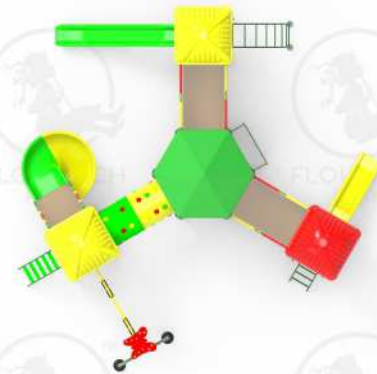

## Product Description

Actual Dimension (L x W x H)  
19' x 31' x 13'

Age Group  
4 - 12 Years

Max No. of Kids  
7

28'

26'