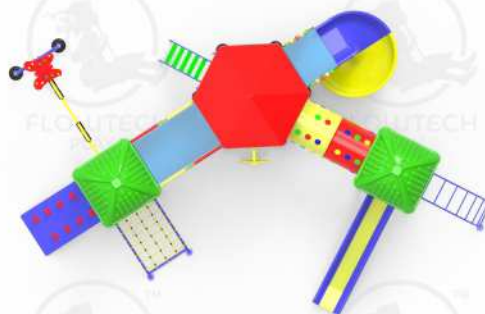

Multiplay Station

Product Code
FMPS018

← 24' →

34'

Product Description

Actual Dimension (L x W x H)
24' x 34' x 13'

Age Group
4 - 12 Years

Max No. of Kids
11