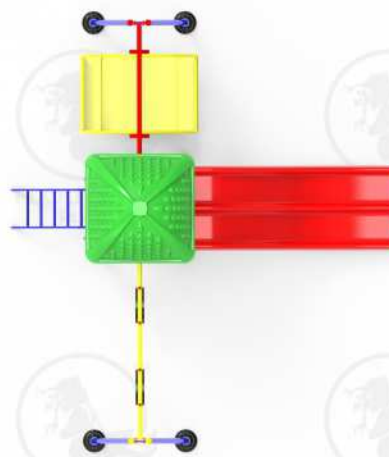

## Product Description

Actual Dimension (L x W x H)  
19' x 17' x 13'

Age Group  
4 - 12 Years

Max No. of Kids  
10

19'

17'