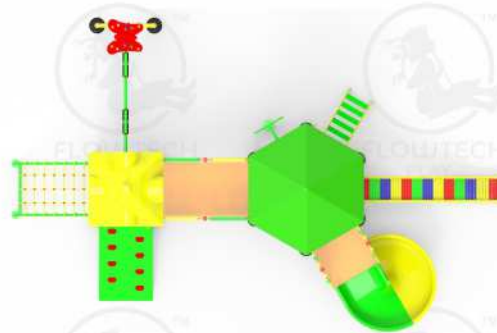

Multiplay Station

Product Code
FMPS009

← 31' →

Product Description

Actual Dimension (L x W x H)
19' x 31' x 13'

Age Group
4 - 12 Years

Max No. of Kids
11