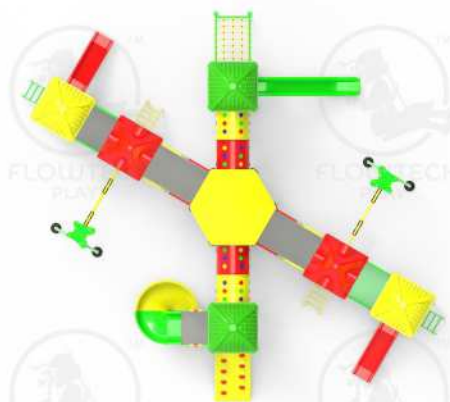

Product Description

Actual Dimension (L x W x H)
41' x 31' x 13'

Age Group
4 - 12 Years

Max No. of Kids
7