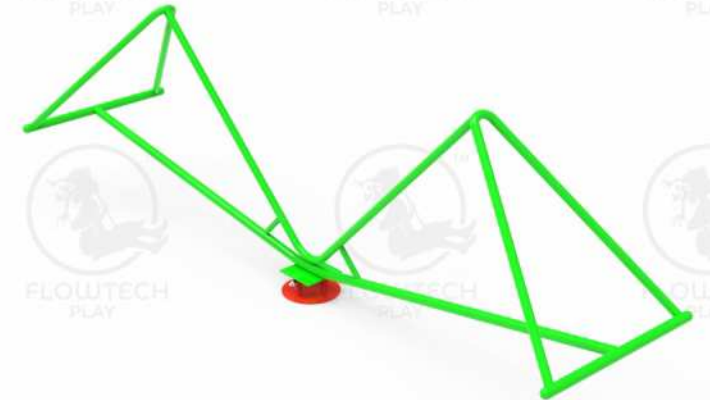

Product Description

Actual Dimension (L x W x H)
8' x 2' x 3'

Age Group
4 - 12 Years

Max No. of Kids
2