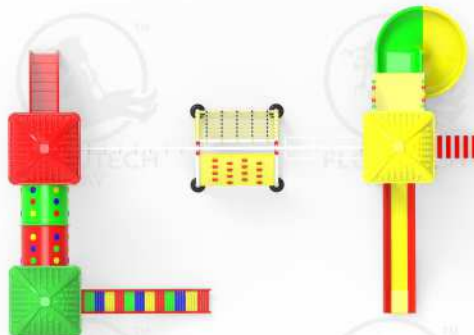

## Product Description

Actual Dimension (L x W x H)  
22' x 31' x 13'

Age Group  
4 - 12 Years

Max No. of Kids  
6