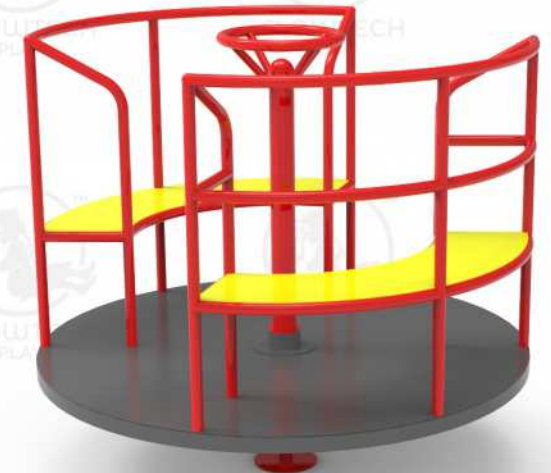

## Product Description

Actual Dimension (L x W x H)  
5' x 5' x 2'8"

Age Group  
4 - 12 Years

Max No. of Kids  
6