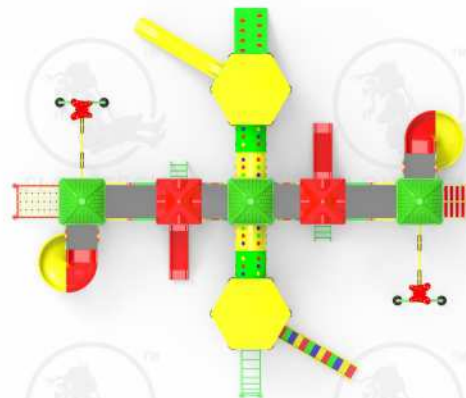

## Product Description

Actual Dimension (L x W x H)  
42' x 46' x 13'

Age Group  
4 - 12 Years

Max No. of Kids  
6