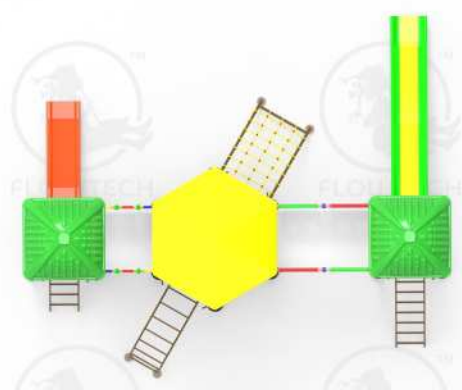

Product Description

Actual Dimension (L x W x H)
19' x 31' x 13'

Age Group
4 - 12 Years

Max No. of Kids
7