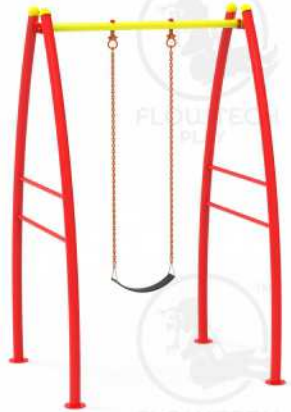

All swings available in
4 different seating combinations

Product Description

Actual Dimension (L x W x H)
20' x 5' x 8' (Double Swing)

Age Group
4 - 12 Years

Max No. of Kids
2 (Double Swing)

Curve Type Swings

Single Swing

Product Code
FSWG013