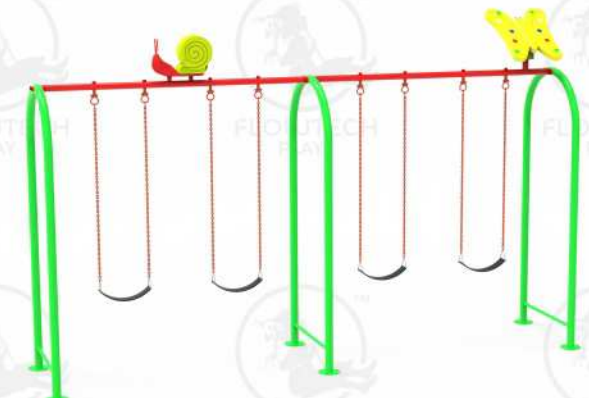

Four Swing

Product Code
FSWG008