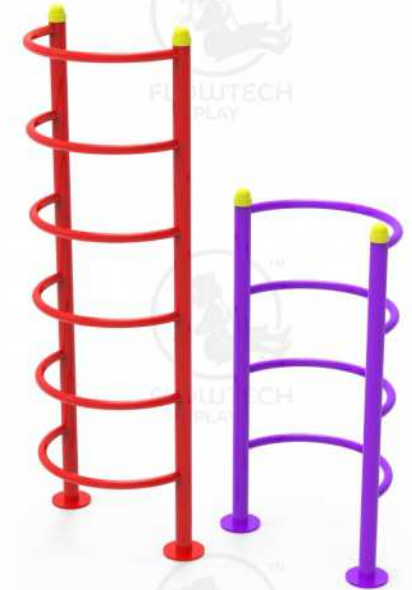

Product Description

Actual Dimension (L x W x H)
4' x 4' x 6' & 4'

Age Group
4 - 14 Years

Max No. of Kids
2