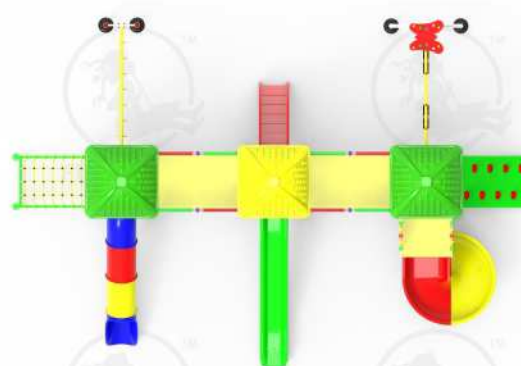

Product Description

Actual Dimension (L x W x H)
22' x 34' x 13'

Age Group
4 - 12 Years

Max No. of Kids
12