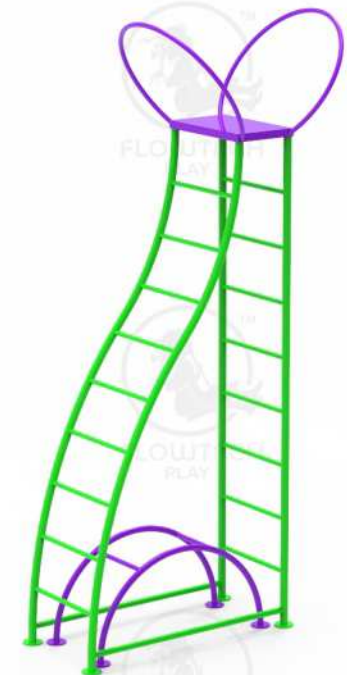

Product Description

Actual Dimension (L x W x H)
4' x 3' x 10'

Age Group
4 - 14 Years

Max No. of Kids
2